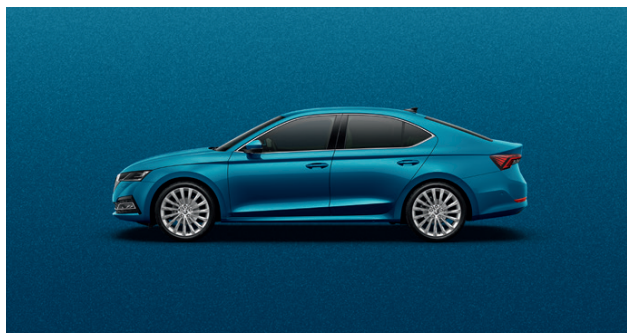

# THE ALL-NEW ŠKODA OCTAVIA

**ŠKODA**  
SIMPLY CLEVER

### 1.5 TSI e-TEC

---

- 17-inch alloy wheels
- LED headlights with LED daytime running lights
- Front fog lights
- Full LED rear lights with dynamic indicators
- Power-folding side mirrors
- Leather/fabric combination upholstery
- Goldress matt decorative insert
- 2-zone Climatronic air conditioning
- KESY
- Multi-function steering wheel with paddle shifters
- Drive Mode Select
- Virtual Cockpit
- 8-inch 'Swing' infotainment system
- SmartLink
- Wireless smartphone charging
- 7 airbags
- Electronic Stability Control (ESC)
- Park Distance Control (PDC)
- Rear-view camera
- Cruise control
- Driver Alert System